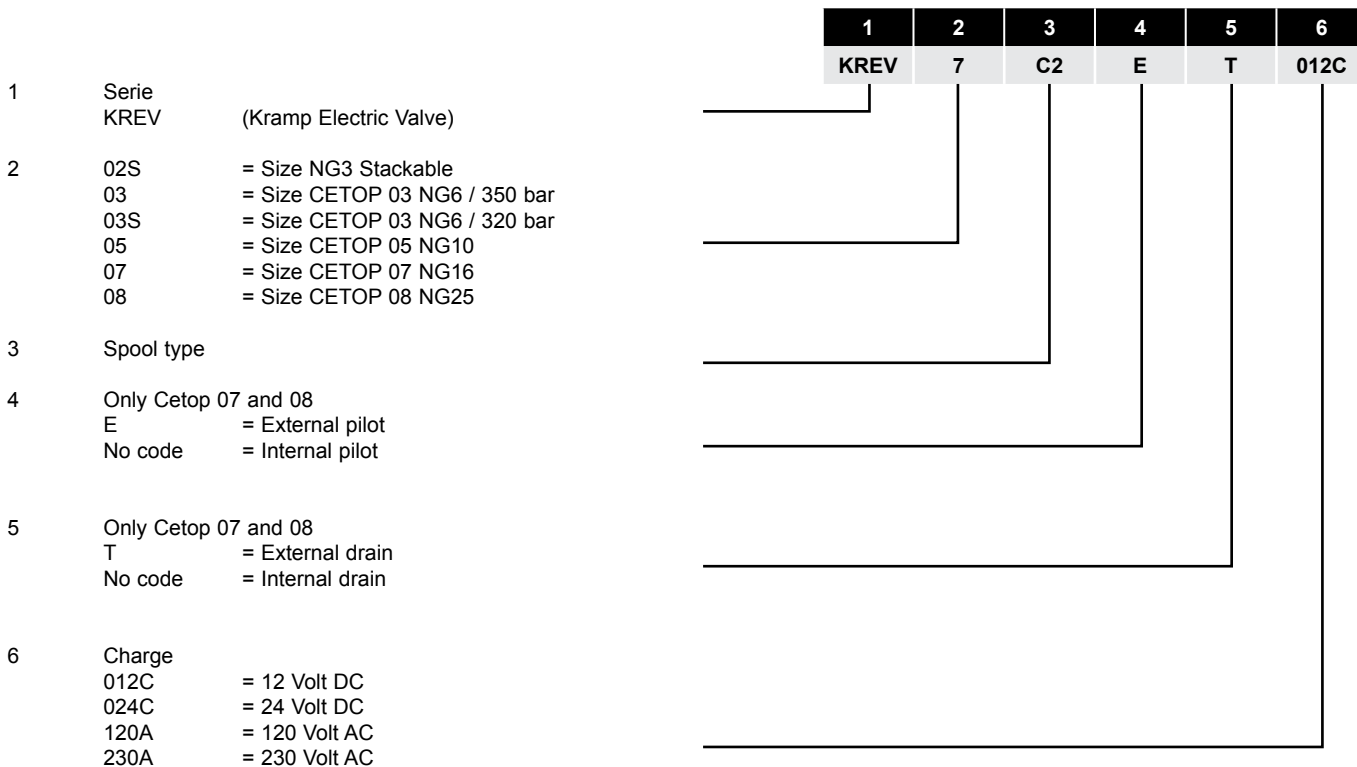

Order key Cetop control valves

SPOOL TYPE	ISO	FUNCTIONAL SYMBOL
C2		
C3		
C4		
C5*		
C5S*		
C6		
C7		
C8S*		
C20*		
D2		
B20A*		
C60*		
C47*		

SPOOL TYPE	ISO	FUNCTIONAL SYMBOL
B2		
B2S		
B20		
B3		
B3S		
C2B		
C3B		
C4B		
C5B*		
C6B		
C7B		
C24*		
C27*		

* = special spool

* = special spool